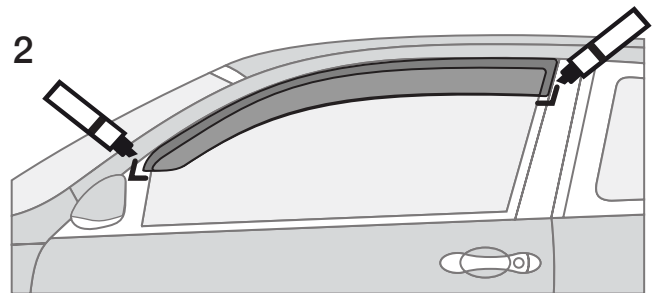

DGA Comércio e Industria Lda
www.dga.pt info@dga.pt
Tel. /Phone +351 225 088 386
Fax +351 225 088 387

Installation instructions Exterior Wind Deflectors
Instruções de instalação Auto-paraventos Exteriores
Einbauanleitung im Freien Windabweiser
Consignes de montage Déflecteurs d'air extérieur
Instrucciones de montaje Derivabrisas Exterior
Istruzioni per l'installazione Deflettori Aria Esterno
Инструкция по монтажу и установке на открытом воздухе

Para mais informações sobre a instalação, veja:
For more information on installation, see:
Pour plus d'informations sur l'installation, voir:
Weitere Informationen zum Einbau finden Sie unter:
Para obtener más información sobre la instalación, vea:
Per ulteriori informazioni sull'installazione, vedere:
Для получения дополнительной информации по установке, см.:

QR Code for video instructions
www.dga.pt/wind-deflectors/support
InstAP v8-01/2016