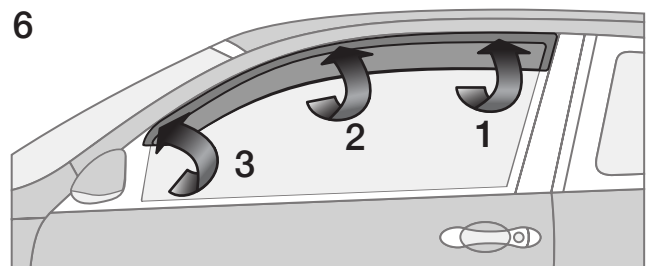

DGA Comércio e Industria Lda
www.dga.pt info@dga.pt
Tel. /Phone +351 225 088 386
Fax +351 225 088 387

Installation instructions Exterior Wind Deflectors
Instruções de instalação Auto-paraventos Exteriores
Einbauanleitung im Freien Windabweiser
Consignes de montage Déflecteurs d'air extérieur
Instrucciones de montaje Derivabrisas Exterior
Istruzioni per l'installazione Deflettori Aria Esterno
Инструкция по монтажу и установке на открытом воздухе

Para mais informações sobre a instalação, veja:
For more information on installation, see:
Pour plus d'informations sur l'installation, voir:
Weitere Informationen zum Einbau finden Sie unter:
Para obtener más información sobre la instalación, vea:
Per ulteriori informazioni sull'installazione, vedere:
Для получения дополнительной информации по установке, см.:

QR Code for video instructions
www.dga.pt/wind-deflectors/support
InstAP v8-01/2016