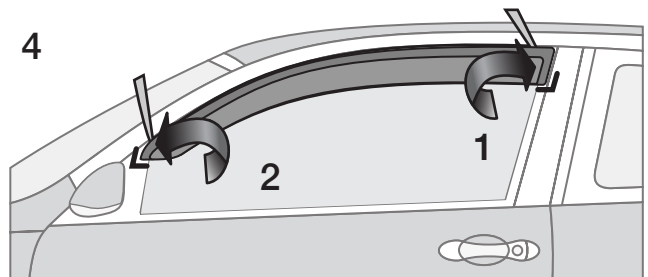

DGA Comércio e Industria Lda
www.dga.pt info@dga.pt
Tel. /Phone +351 225 088 386
Fax +351 225 088 387

Installation instructions Exterior Wind Deflectors
Instruções de instalação Auto-paraventos Exteriores
Einbauanleitung im Freien Windabweiser
Consignes de montage Déflecteurs d'air extérieur
Instrucciones de montaje Derivabrisas Exterior
Istruzioni per l'installazione Deflettori Aria Esterno
Инструкция по монтажу и установке на открытом воздухе

Para mais informações sobre a instalação, veja:
For more information on installation, see:
Pour plus d'informations sur l'installation, voir:
Weitere Informationen zum Einbau finden Sie unter:
Para obtener más información sobre la instalación, vea:
Per ulteriori informazioni sull'installazione, vedere:
Для получения дополнительной информации по установке, см.:

QR Code for video instructions
www.dga.pt/wind-deflectors/support
InstAP v8-01/2016